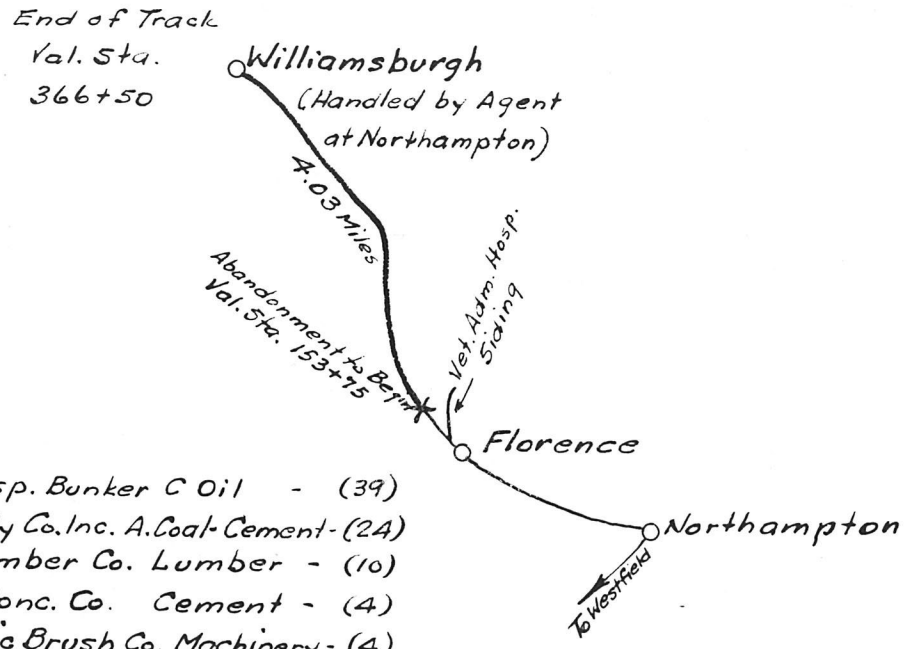

A+P Feed

Eastern States Farmers Exchange - Potatoes - (48)

Bisbee Brothers - A+P Feed - Lumber - Cement - (27)

Williamsburgh Fuel Co. - A Coal - (7)

Koppers Co. Inc. - R.R. x Ties - (5)

Louis E. Page Inc. - Sugar Cane Pith - (1)

TOTAL (88)

CARLOAD

- Vet. Adm. Hosp. Bunker C Oil - (39)
- Walsh Supply Co. Inc. A. Coal - Cement - (24)
- Newton Lumber Co. Lumber - (10)
- Valentine Conc. Co. Cement - (4)
- Prophylactic Brush Co. Machinery - (4)
- Ducharme Co. Sand - (3)
- Florence Casket Co. Lumber - Plywood - (3)
- E. Gurvitch Lumber Co. Plywood - (2)
- Proton Plastics - Furniture Parts -
  Synth Plastic -
  Tableware - (2)
- FitzGerald Rustic Fence Co. - Wooden
  Posts - (1)

TOTAL (92)

PLUS
Less Carload - 16 Tons

Number in parentheses ( ) are
loaded Cars handled in 1960
TOTAL (180)

DATA IN CONNECTION
WITH STUDY OF
POSSIBLE ABANDONMENT
OF LINE BETWEEN
NORTHAMPTON AND WILLIAMSBURGH
Not to Scale